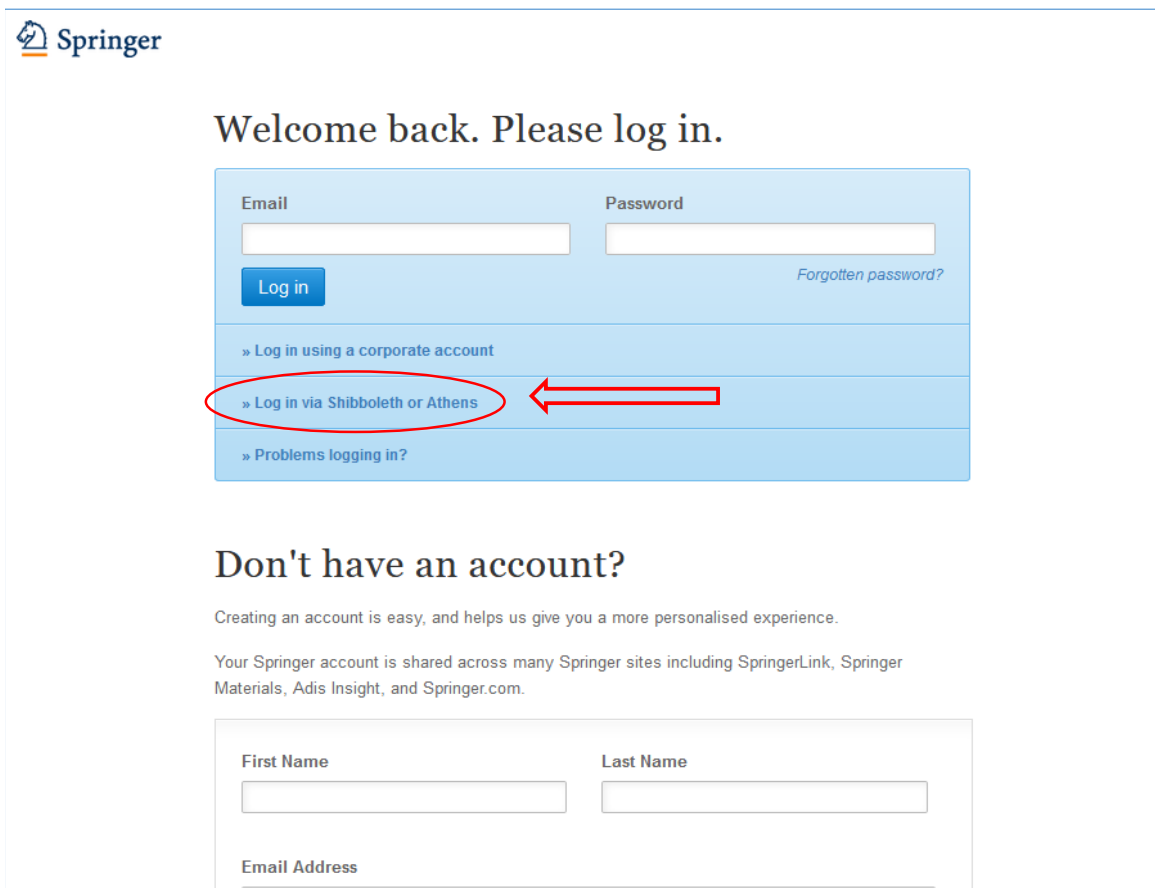

1. 画面右上の「Sign up / Log in」をクリック。

2. 「>> Log in via Shibboleth or Athens」をクリック。

3. 「Or, find your institution (via Shibboleth)」で機関名を選択。

Athens and Shibboleth login

Athens and Shibboleth allow you to log on to multiple web resources using the same credentials and be recognized as belonging to your parent organization. Please contact your librarian or administrator to find out if you can access this site using these systems.

Log in via Athens

Select your institution

Proceed to Athens

Alternatively, log in with your Springer account

Over 10 million scientific documents at your fingertips

Or, find your institution (via Shibboleth)